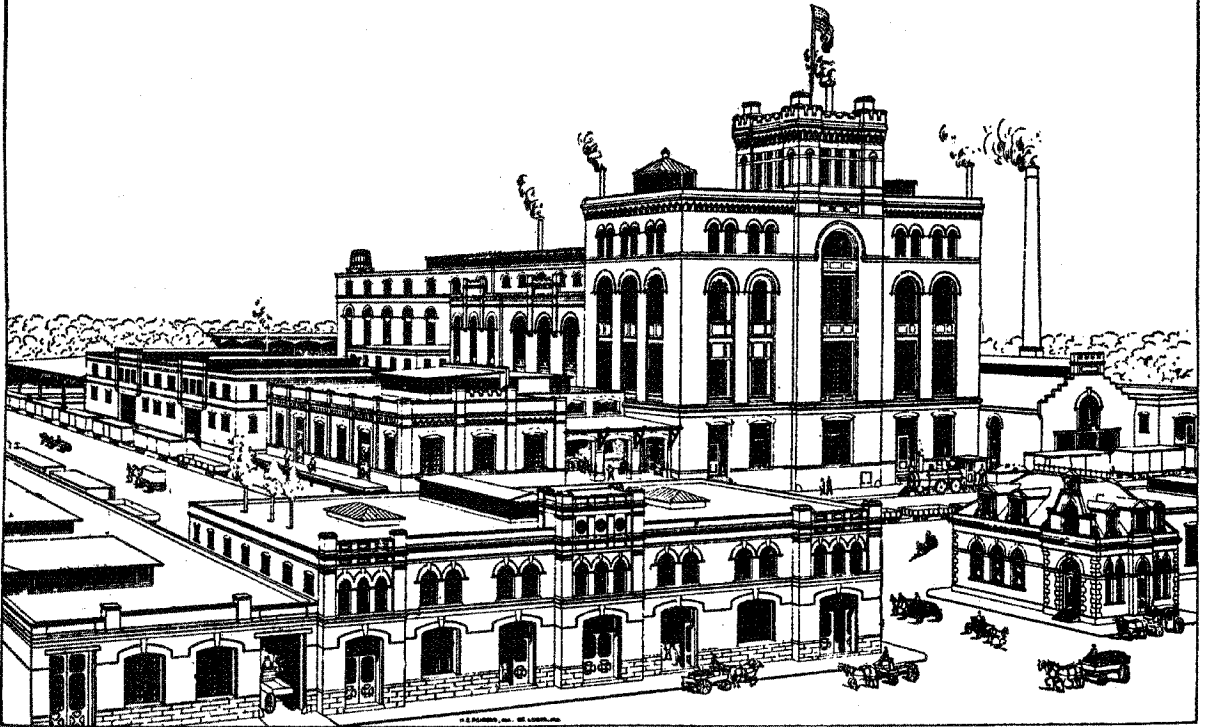

A. F. STÖGER

GEO. SCHRAUBSTADLER

The IMPERIAL BREWING COMPANY

SOUTHWEST BOULEVARD
Twenty-eighth and Twenty-ninth Streets

KANSAS CITY, MISSOURI

BREWERS *and* BOTTLERS *of* HIGH GRADE
KANSAS CITY LAGER BEER

This modern and perfect plant has been erected at a cost of \$500,000.00 and the beer is now ready for the market
Correspondence solicited

CAPACITY ONE HUNDRED THOUSAND BARRELS

FERD. HEIM BREWING CO.
 KANSAS CITY, MO., U. S. A.

Pabst Brewing Co.

MILWAUKEE.

Known the World Over
as the **PUREST** ❄ ❄

10 Main Street. Tel. 305 Main.
KANSAS CITY, MO.