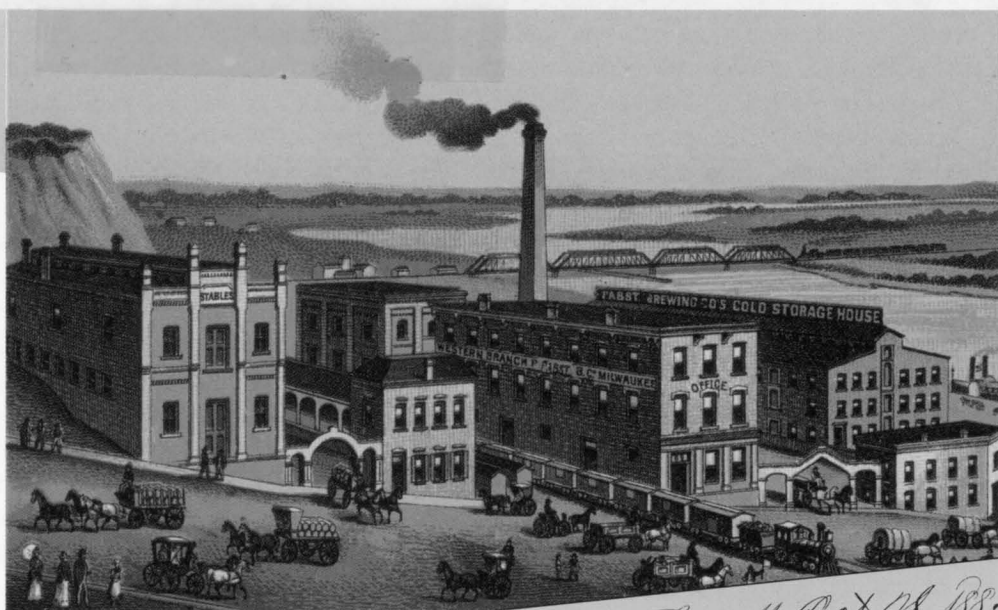

A. F. STÖGER

GEO. SCHRAUBSTADLER

The IMPERIAL BREWING COMPANY

SOUTHWEST BOULEVARD
Twenty-eighth and Twenty-ninth Streets

KANSAS CITY, MISSOURI

BREWERS *and* BOTTLERS *of* HIGH GRADE
KANSAS CITY LAGER BEER

This modern and perfect plant has been erected at a cost of \$500,000.00 and the beer is now ready for the market
Correspondence solicited

CAPACITY ONE HUNDRED THOUSAND BARRELS

FERD. HEIM BREWING CO.
 KANSAS CITY, MO., U. S. A.

Pabst Brewing Co.

MILWAUKEE.

Known the World Over
as the **PUREST** ❄ ❄

10 Main Street. Tel. 305 Main.
KANSAS CITY, MO.